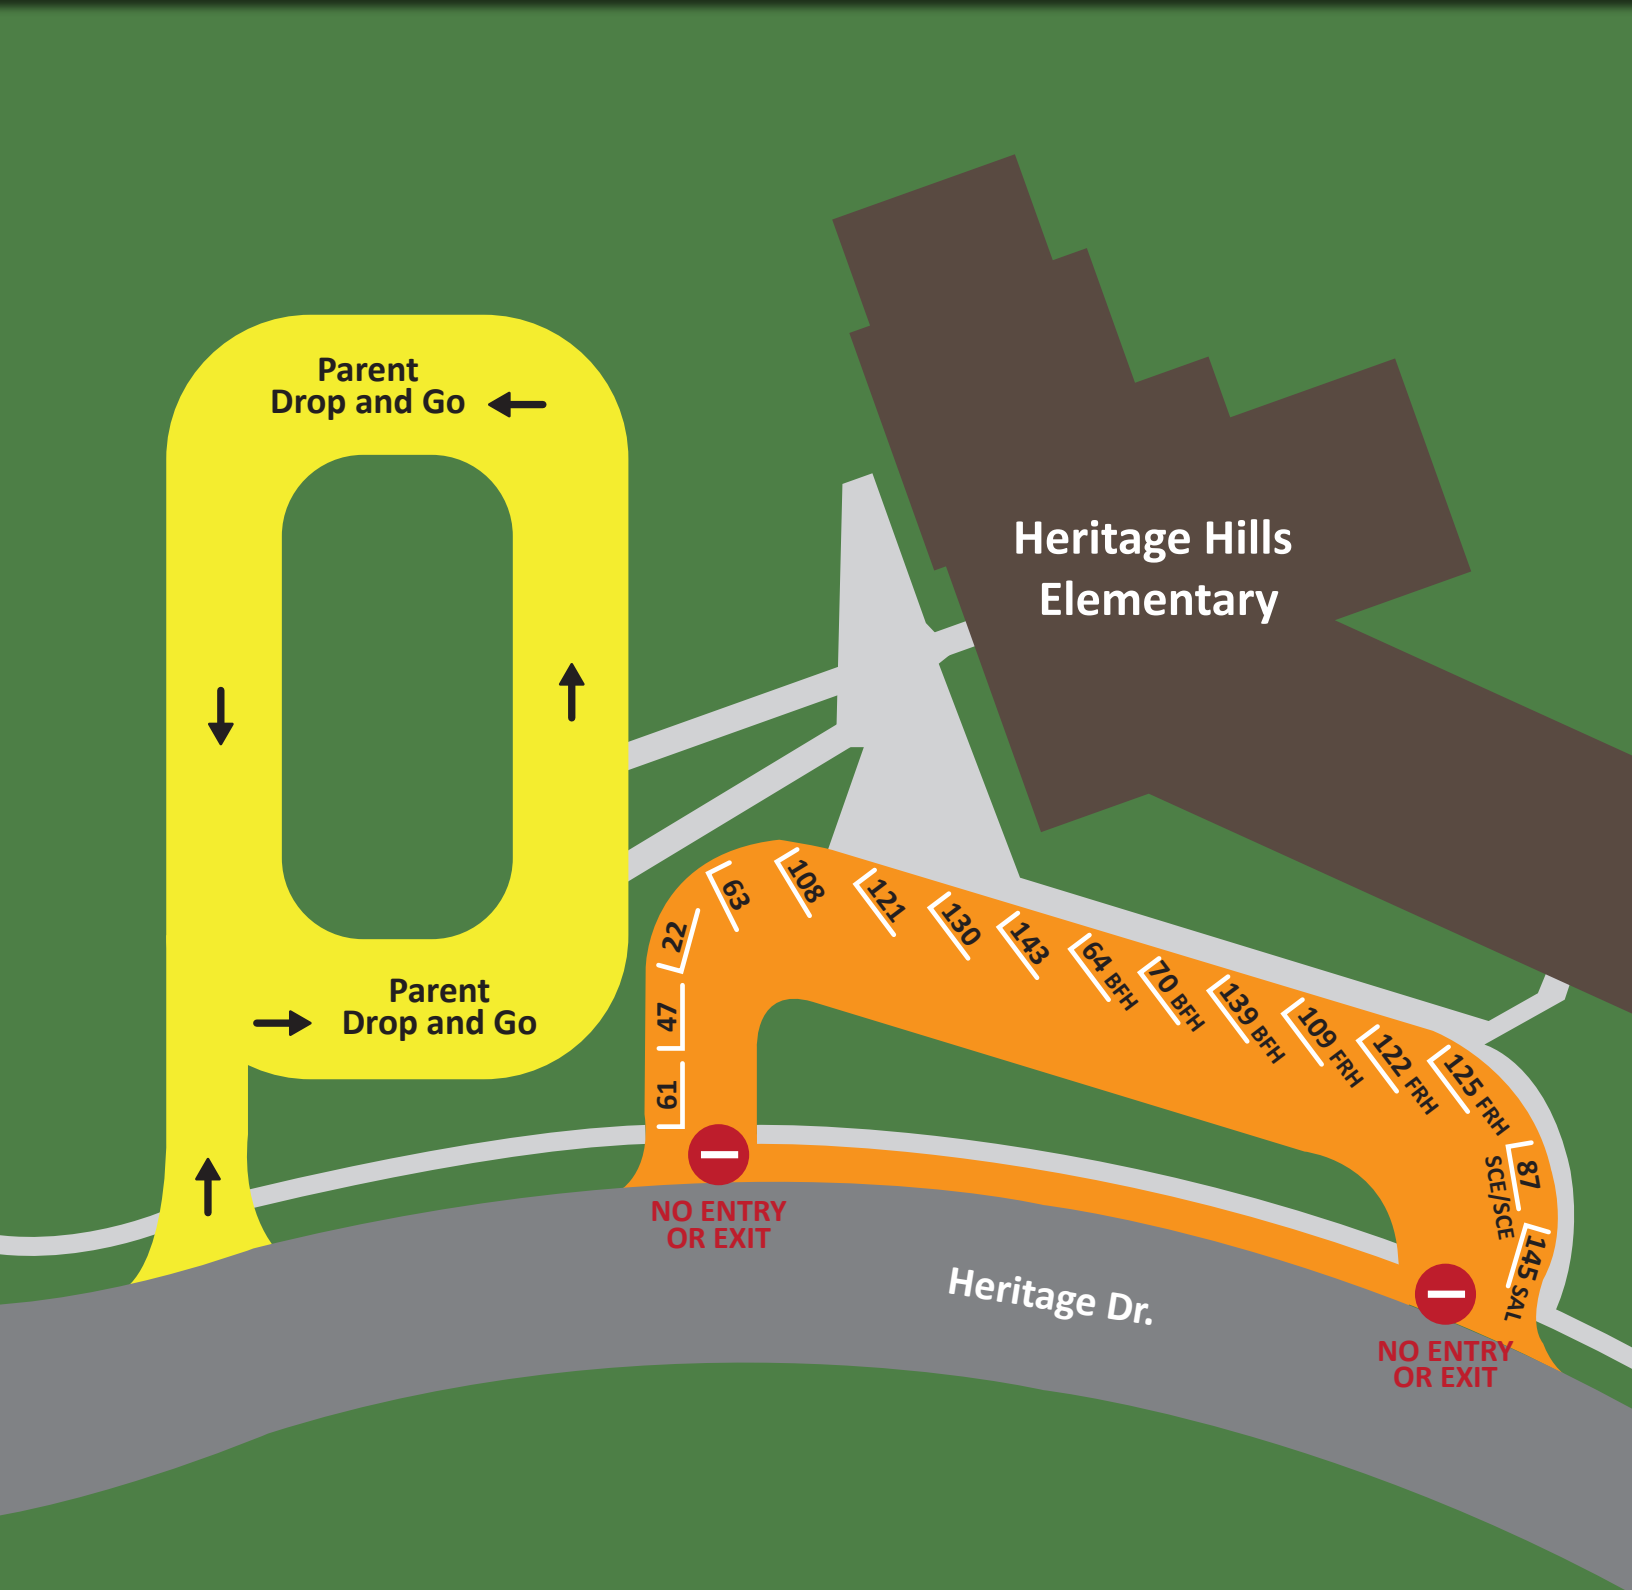

# Heritage Hills Elementary Parent Parking Map

Transfer Lineup 8:10 a.m. to 8:15 a.m.

● Bus parking

● Parent Drop and Go

— NO ENTRY OR EXIT  
8 a.m. to 8:45 a.m.  
3:10 p.m. to 3:45 p.m.